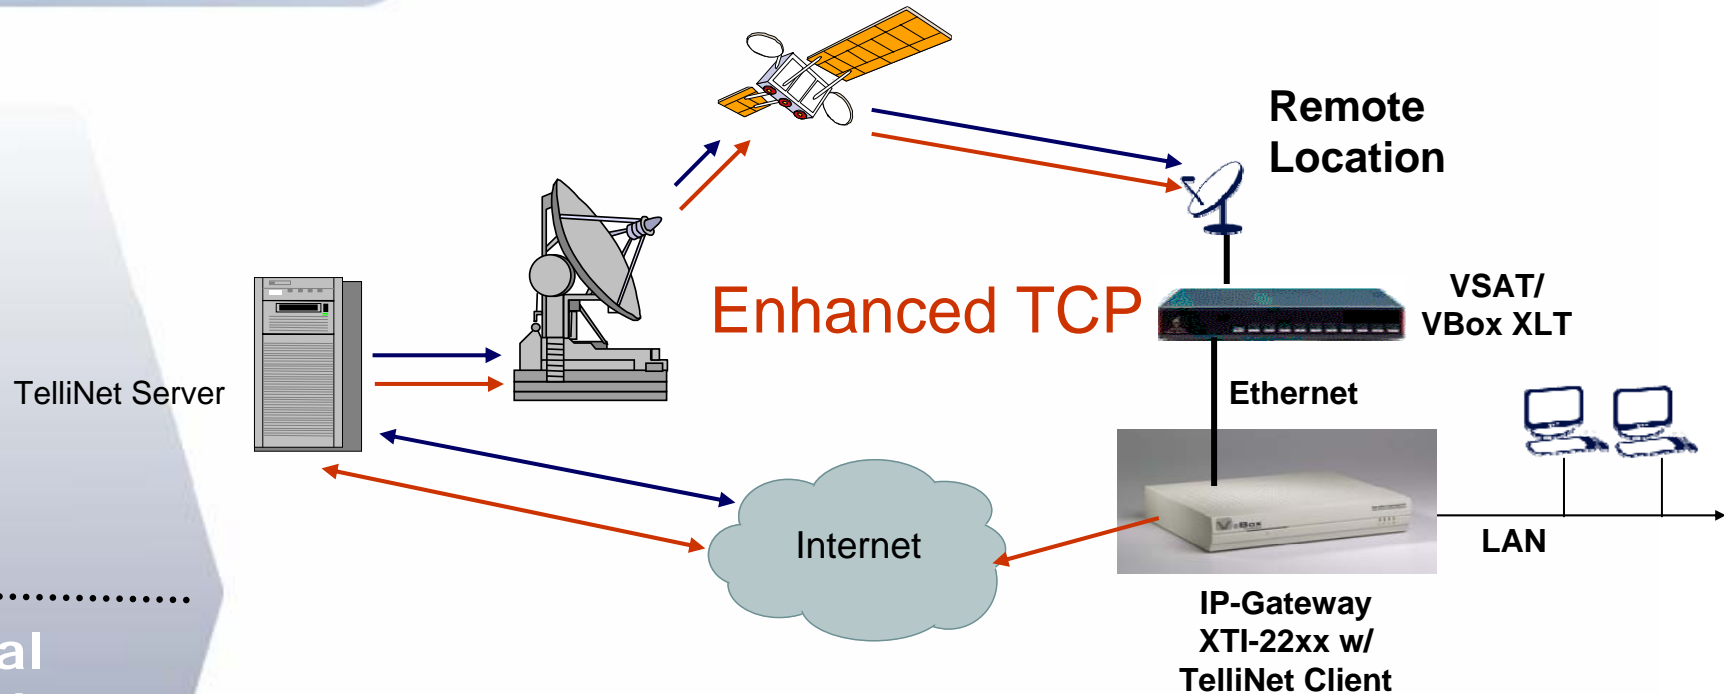

TELLINET HTTP Prefetching

.....
**Digital
 Broadcast
 Receivers**

Solving Low HTTP Performance: •
 (Normally many Round Trip Time (RTT)-Delays before more complex
 web pages can be displayed at receivers.)

HTTP Perfecting (server based) ▶

Enhanced HTTP usage and web surfing ▶